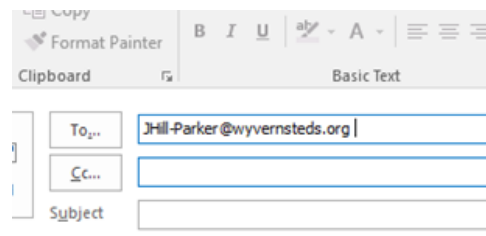

8. Your parents can help remind you about your homework deadlines, as they can also download the SMHW app.

They will also be issued with their own password and well access the parents account.

If any students or parents need any help, email me at JHill-Parker@wyvernsteds.org