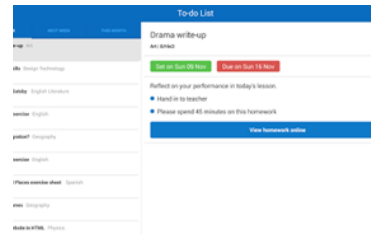

6. You can use the app to get notifications and reminders to complete the work due