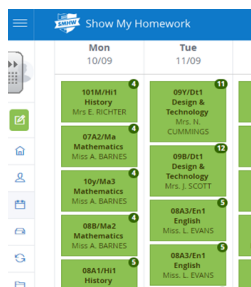

3. You can find how many days you have left until submission date