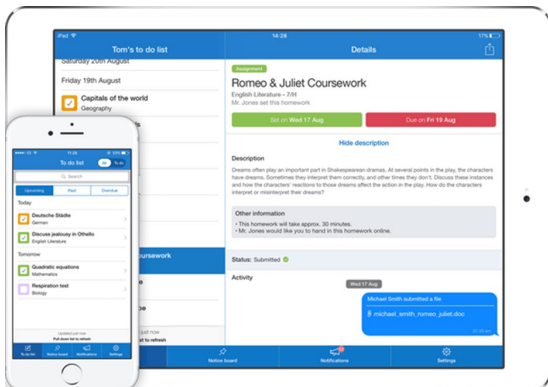

4. You can download the Show My Homework app onto your phone/tablet.

Simply go to...

Your app download store and search for Show My Homework (SMHW)

# EIGHT THINGS YOU NEED TO KNOW ABOUT..... SHOW MY HOMEWORK

5. This will allow you to search through your homework 'to do list' or check the description that your class teacher has set for you—and you can do it from wherever you like!

Simply...

Link your app to the Wyvern or St Edmunds calendar and you will get the information that you need

6. You can use the app to get notifications and reminders to complete the work due

Simply...

Allow for notifications from the app and hope that not too many come through!